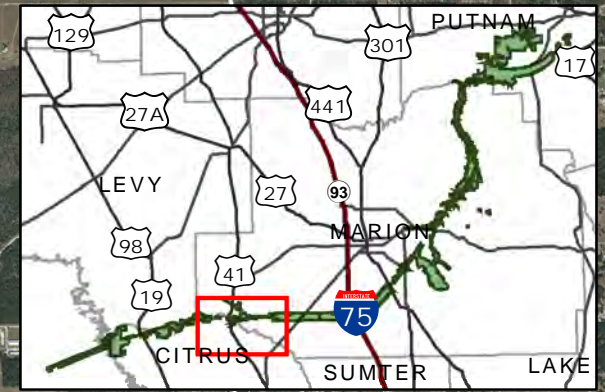

Florida State Parks
...the Real Florida

Marjorie Harris Carr
Cross Florida Greenway
Recreational Trails

Pruitt Trailhead, Bridges Road Trailhead, Dunnellon Trail, CR 39 Trailhead, Withlacoochee State Trail, Gulf Junction Trailhead, & South Citrus Trailhead
Citrus County & Marion County

Gulf Junction Trailhead

CR 39 Trailhead

Dunnellon Recreation Complex

Bridges Road Trailhead

Pruitt Trailhead

South Citrus Trailhead

Trailhead Locations

- | | |
|--|--|
| Pruitt Trailhead
15430 SW Hwy 484
Dunnellon, FL 34431 | CR 39 Trailhead
1239 Withlacoochee Trail
Dunnellon, FL 34434 |
| Bridges Road Trailhead
12334 S. Bridges Rd,
Dunnellon, FL 34432 | |
| Dunnellon Trail and Bridge
Marion County Side of Trail
12334 S. Bridges Road
Dunnellon, FL 34432 | Dunnellon Side of Trail
1239 W. Withlacoochee Trail
Dunnellon FL 34434 |
| Withlacoochee State Trail
Gulf Junction Trailhead
2233 Magenta Dr,
Citrus Springs, FL 34434 | South Citrus Trailhead
64 Citrus Springs Blvd,
Citrus Springs, FL 34434 |