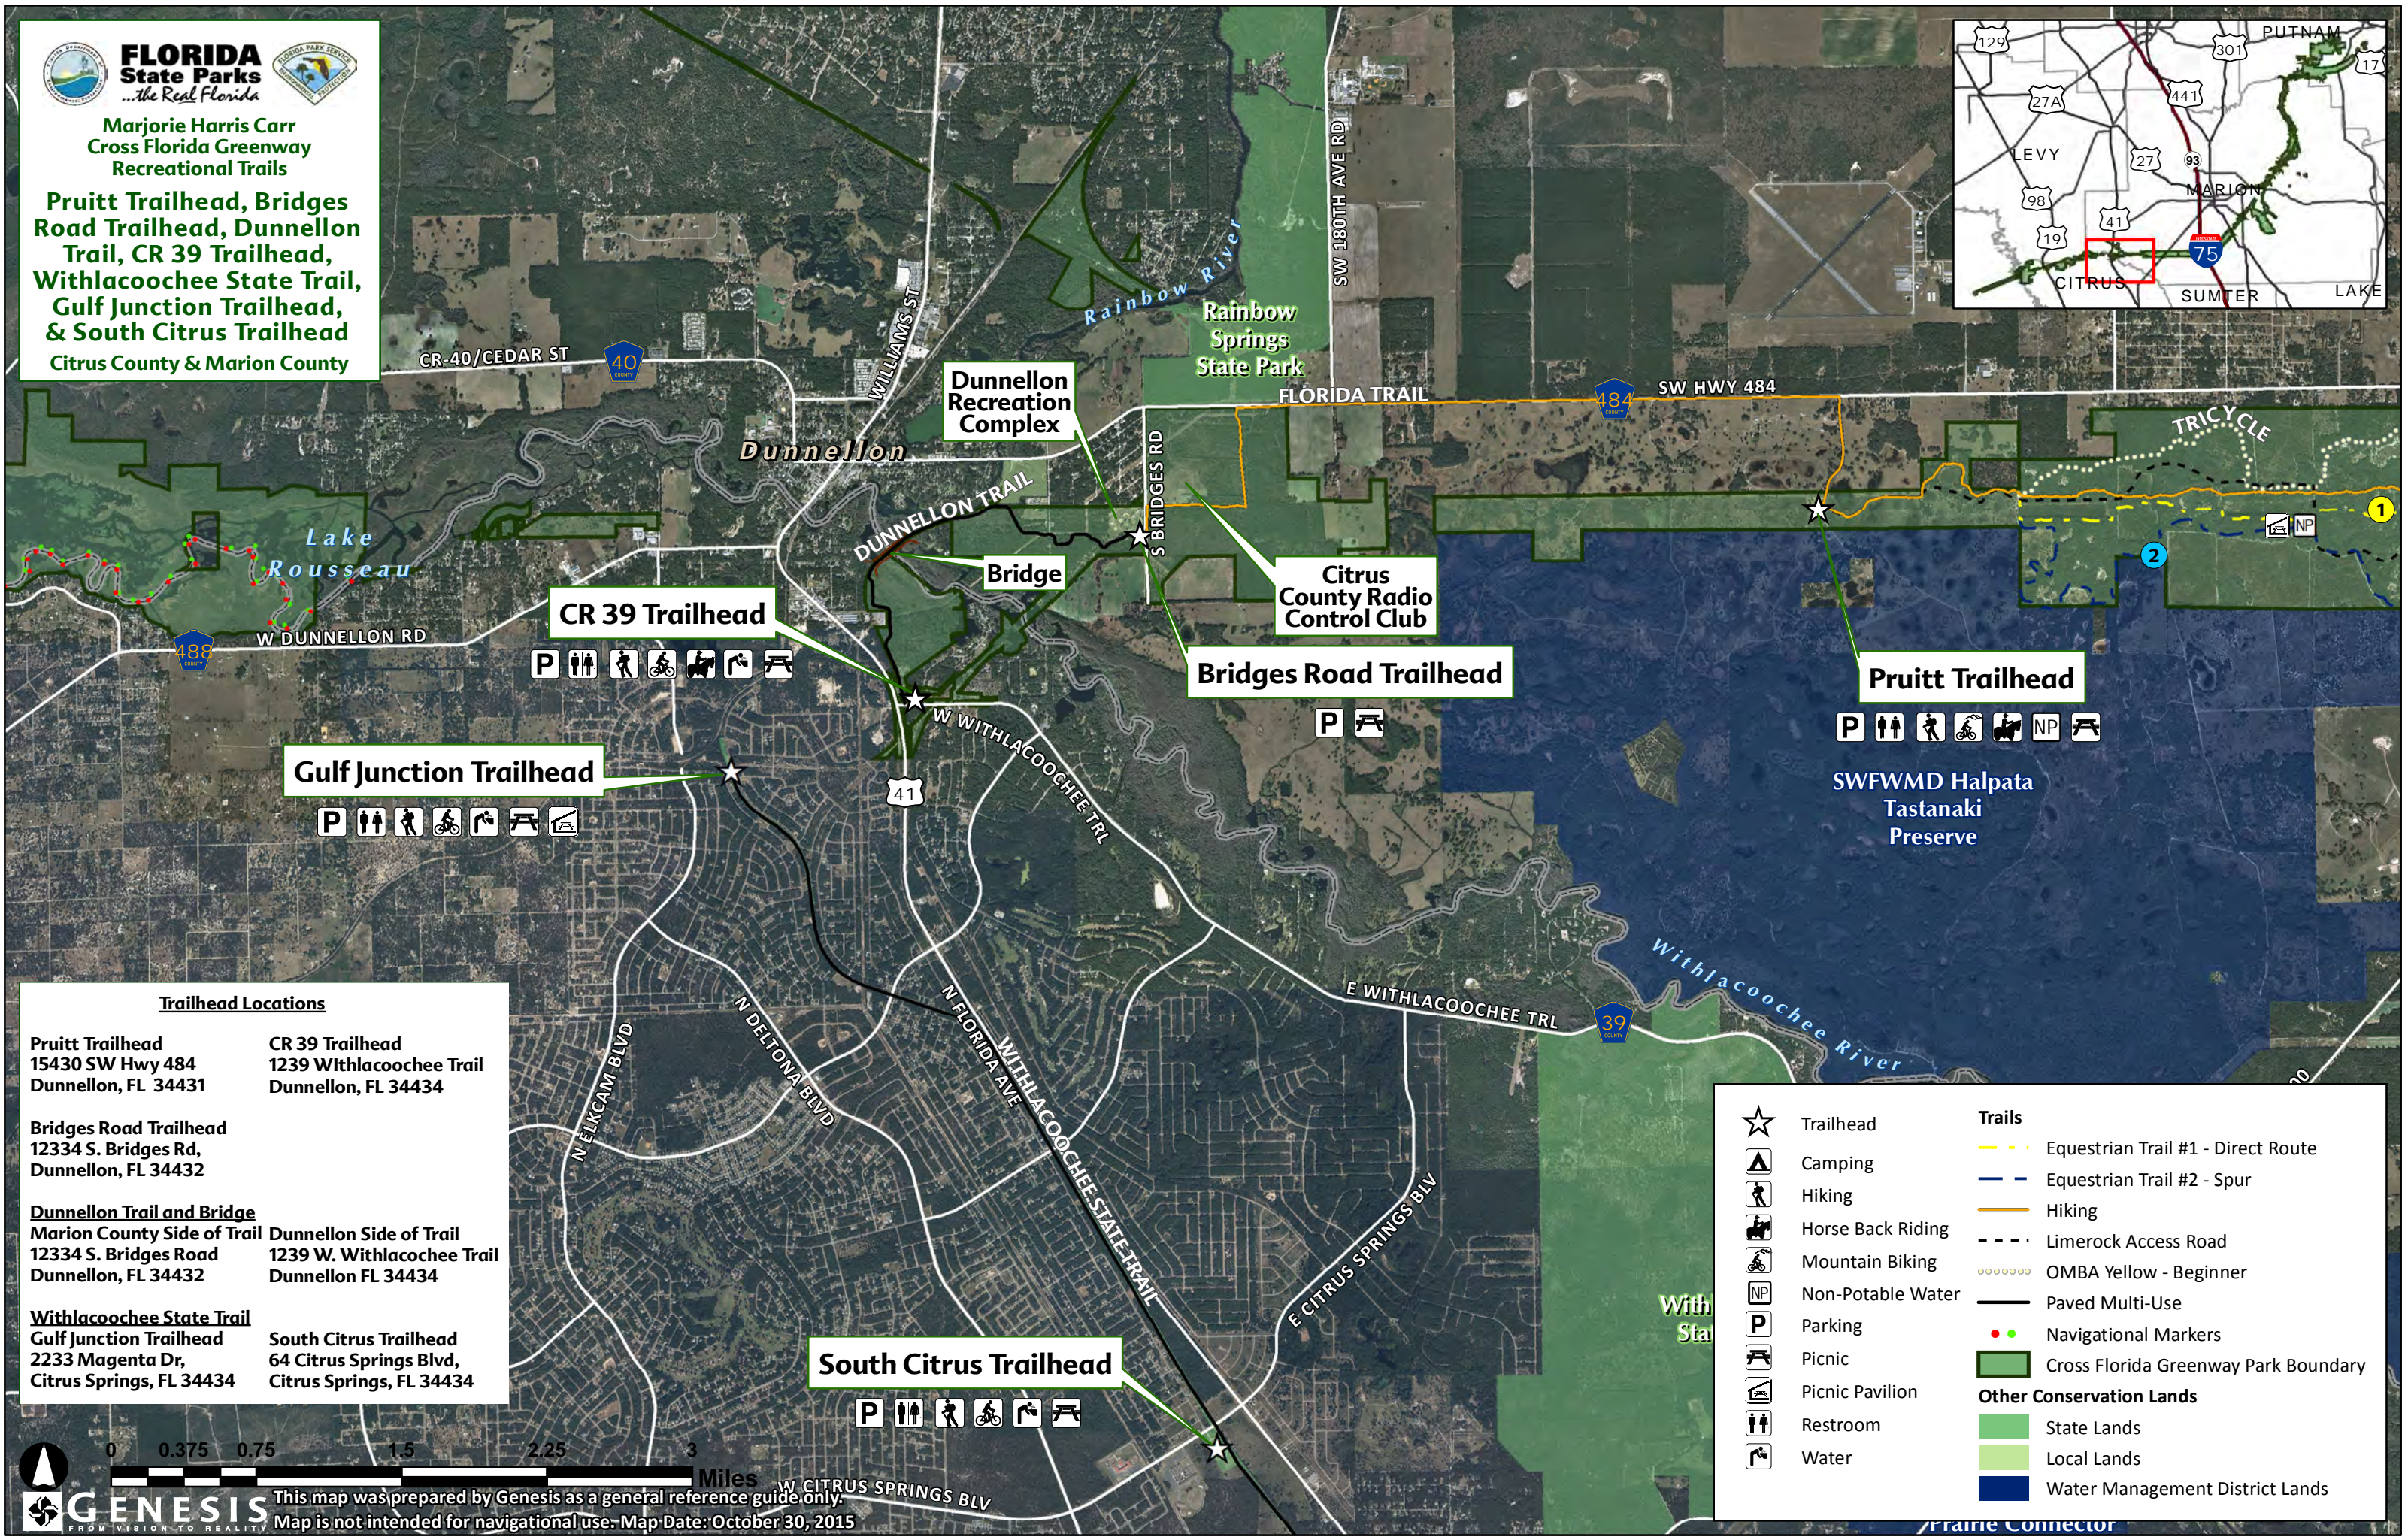

Florida State Parks
...the Real Florida

Marjorie Harris Carr
Cross Florida Greenway
Recreational Trails

Pruitt Trailhead, Bridges Road Trailhead, Dunnellon Trail, CR 39 Trailhead, Withlacoochee State Trail, Gulf Junction Trailhead, & South Citrus Trailhead
Citrus County & Marion County

Gulf Junction Trailhead

CR 39 Trailhead

Dunnellon Recreation Complex

Bridges Road Trailhead

Pruitt Trailhead

South Citrus Trailhead

Trailhead Locations

- | | |
|--|--|
| Pruitt Trailhead
15430 SW Hwy 484
Dunnellon, FL 34431 | CR 39 Trailhead
1239 Withlacoochee Trail
Dunnellon, FL 34434 |
| Bridges Road Trailhead
12334 S. Bridges Rd,
Dunnellon, FL 34432 | |
| Dunnellon Trail and Bridge
Marion County Side of Trail
12334 S. Bridges Road
Dunnellon, FL 34432 | Dunnellon Side of Trail
1239 W. Withlacoochee Trail
Dunnellon FL 34434 |
| Withlacoochee State Trail
Gulf Junction Trailhead
2233 Magenta Dr,
Citrus Springs, FL 34434 | South Citrus Trailhead
64 Citrus Springs Blvd,
Citrus Springs, FL 34434 |

- | | |
|----------------------|--|
| ☆ Trailhead | Trails |
| ▲ Camping | --- Equestrian Trail #1 - Direct Route |
| 🚶 Hiking | --- Equestrian Trail #2 - Spur |
| 🐎 Horse Back Riding | — Hiking |
| 🚲 Mountain Biking | - - - Limerock Access Road |
| NP Non-Potable Water | ○ ○ ○ ○ ○ OMB Yellow - Beginner |
| P Parking | — Paved Multi-Use |
| 🍷 Picnic | ● ● Navigational Markers |
| 🏠 Picnic Pavilion | 🟩 Cross Florida Greenway Park Boundary |
| 🚻 Restroom | 🟩 State Lands |
| 💧 Water | 🟨 Local Lands |
| | 🟦 Water Management District Lands |